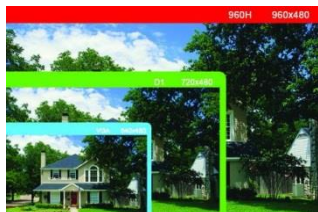

Features

Super High Resolution

Ultra-high quality cameras and cutting edge 960H DVR deliver unrivaled video quality that is sure to please